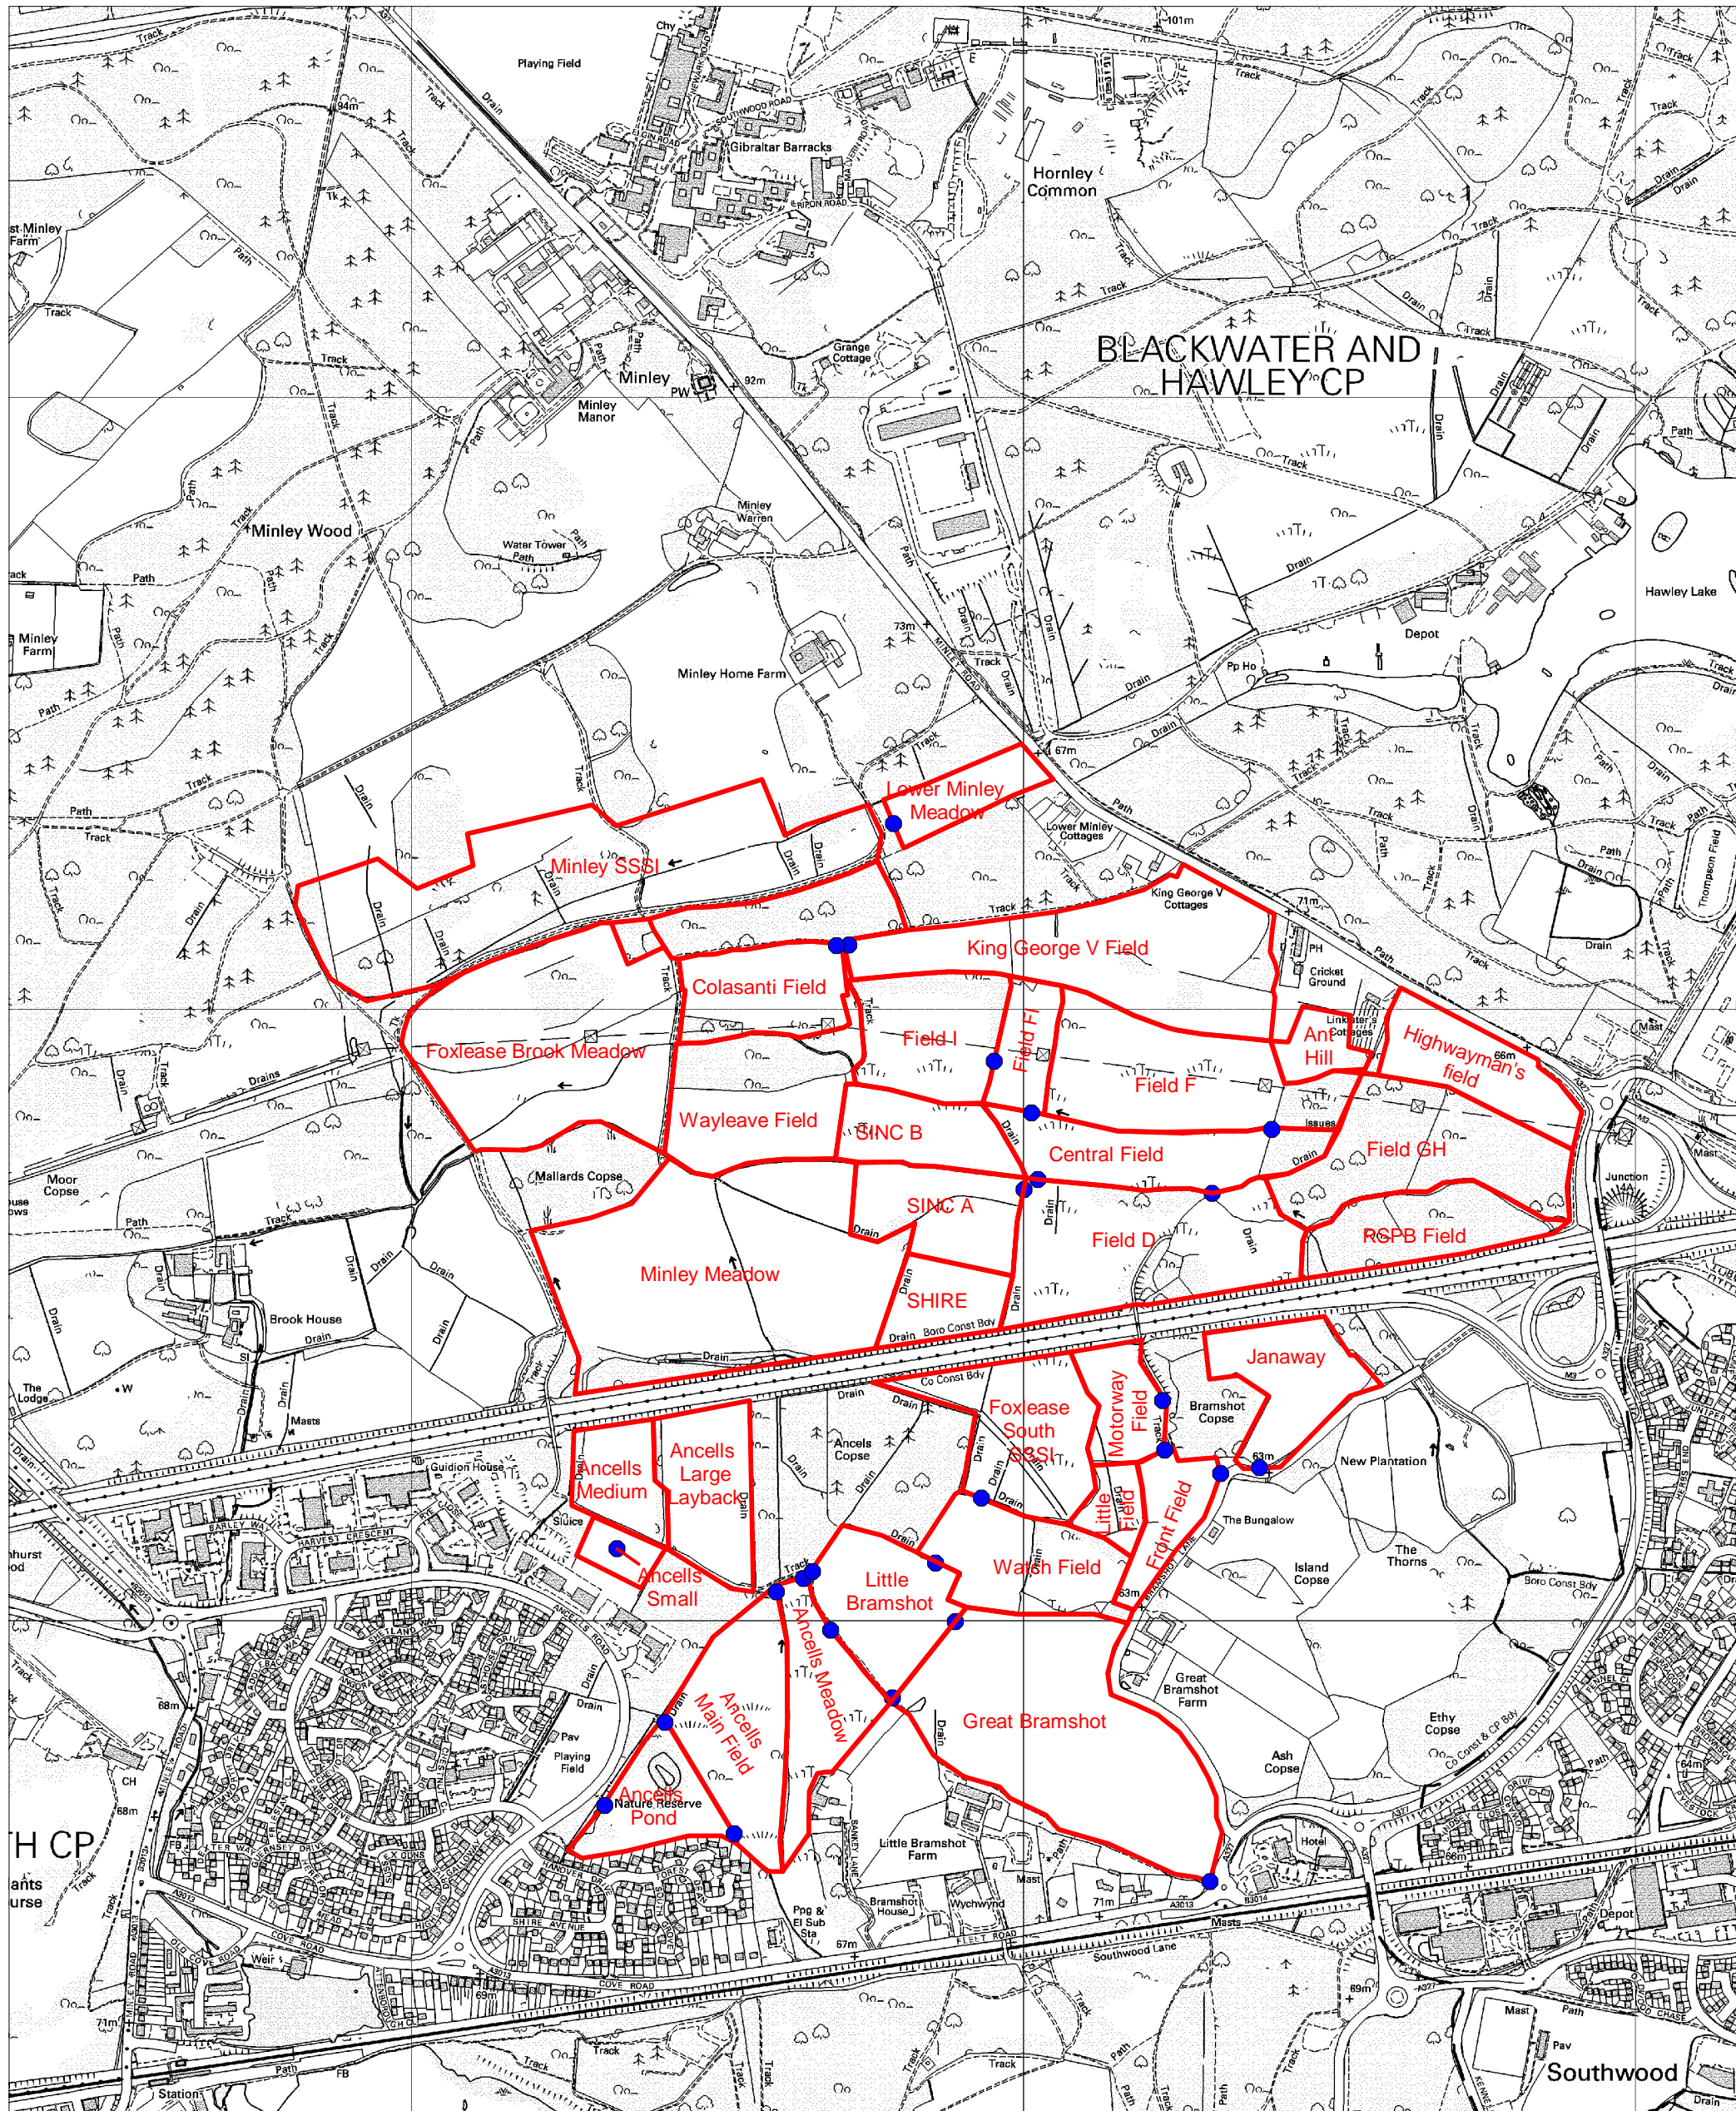

Location within county:

looker Map

Ordnance Survey base map (1:10,000)

Scale 1:10292

Hampshire and Isle of Wight Wildlife Trust
Beechcroft House, Vicarage Lane
Curdridge, Hampshire
SO32 2DP

Hampshire & Isle of Wight

Map reproduced by Hampshire and Isle of Wight Wildlife Trust (Ordnance Survey licence no. 100015632) with the permission of Her Majesty's Stationery Office, Crown Copyright 2000.

Unauthorised reproduction infringes Copyright and may lead to prosecution or civil proceedings. Coastal aerial photos courtesy of the Channel Coast Observatory.