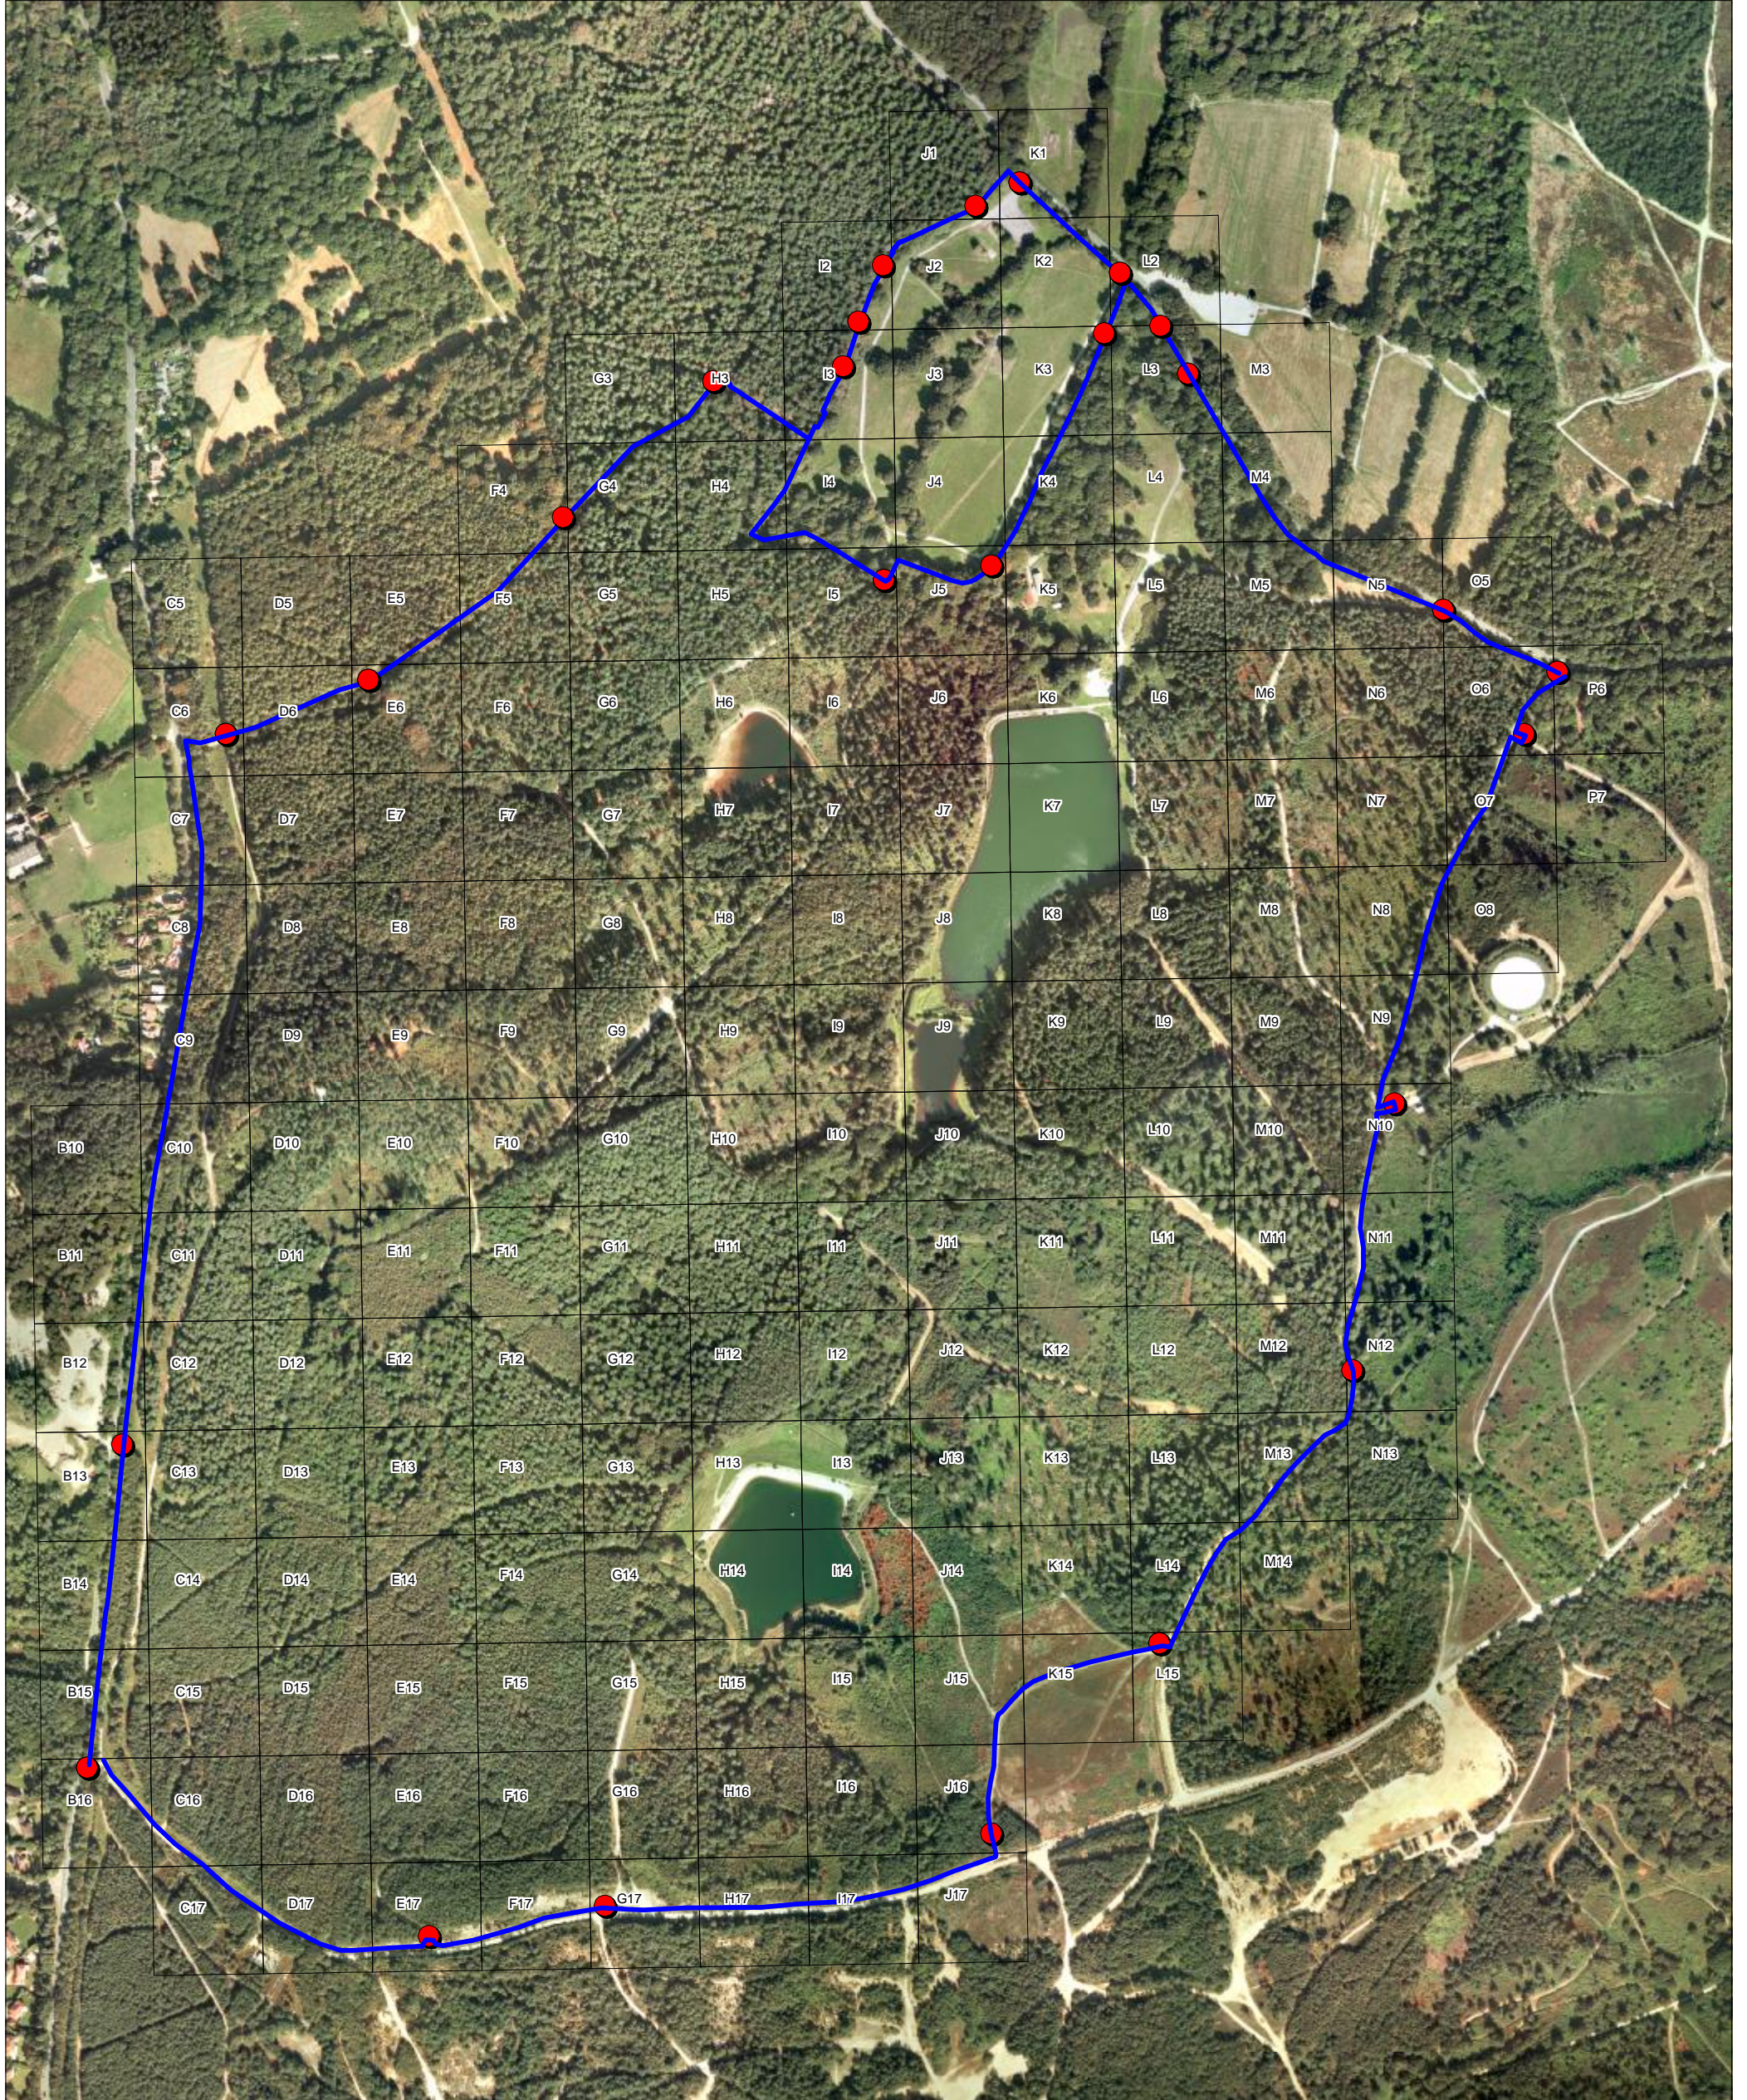

Location within county:

Gelvert Catchment lookout map

Ordnance Survey base map (1:10,000)

Scale 1:5761

Hampshire and Isle of Wight Wildlife Trust
Beechcroft House, Vicarage Lane
Curdrige, Hampshire
SO32 2DP

Hampshire &
Isle of Wight

Map reproduced by Hampshire and Isle of Wight Wildlife Trust (Ordnance Survey licence no. 100015632) with the permission of Her Majesty's Stationery Office, Crown Copyright 2000.

Unauthorised reproduction infringes Copyright and may lead to prosecution or civil proceedings. Coastal aerial photos courtesy of the Channel Coast Observatory.

British Crown and Seazone Solutions Ltd. All rights reserved. Products Licence No. 032009.008