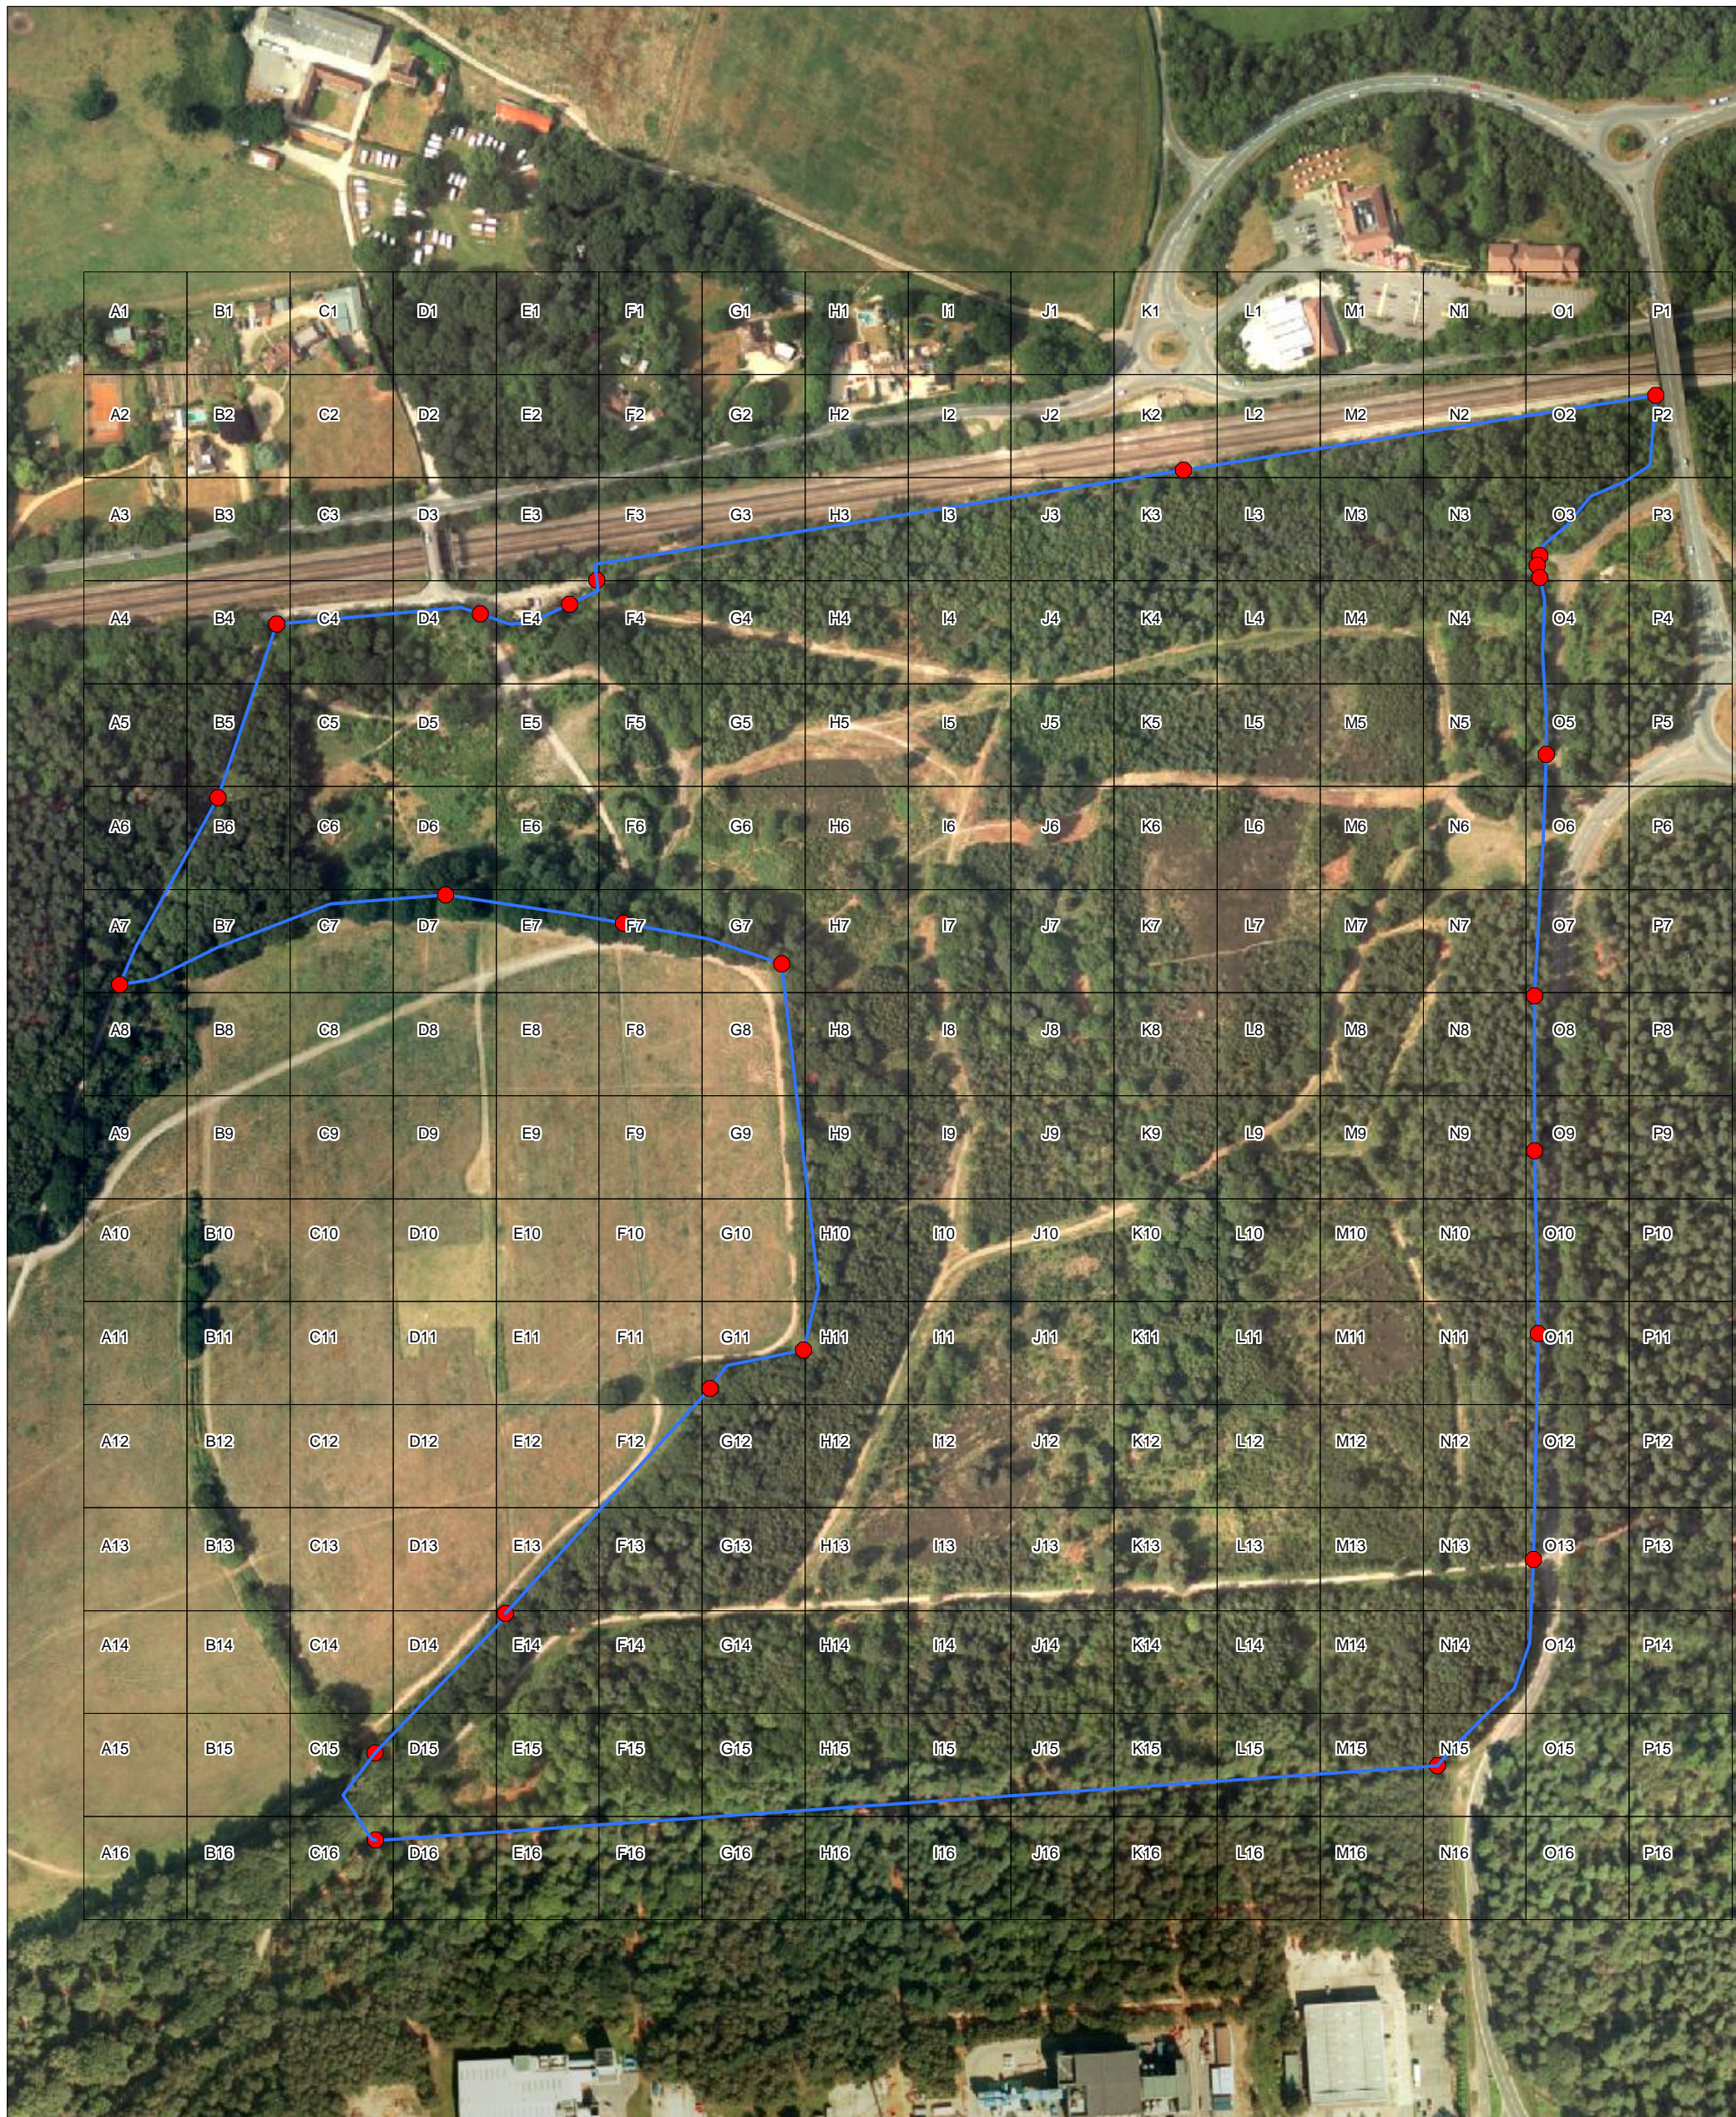

Location within county:

Bramshot Heath lookout map

Ordnance Survey base map (1:10,000)

Scale 1:3062.5

Hampshire and Isle of Wight Wildlife Trust
Beechcroft House, Vicarage Lane
Curdridge, Hampshire
SO32 2DP

Hampshire & Isle of Wight

Map reproduced by Hampshire and Isle of Wight Wildlife Trust (Ordnance Survey licence no. 100015632) with the permission of Her Majesty's Stationery Office, Crown Copyright 2000.

Unauthorised reproduction infringes Copyright and may lead to prosecution or civil proceedings. Coastal aerial photos courtesy of the Channel Coast Observatory.

British Crown and Seazone Solutions Ltd. All rights reserved. Products Licence No. 032009.008