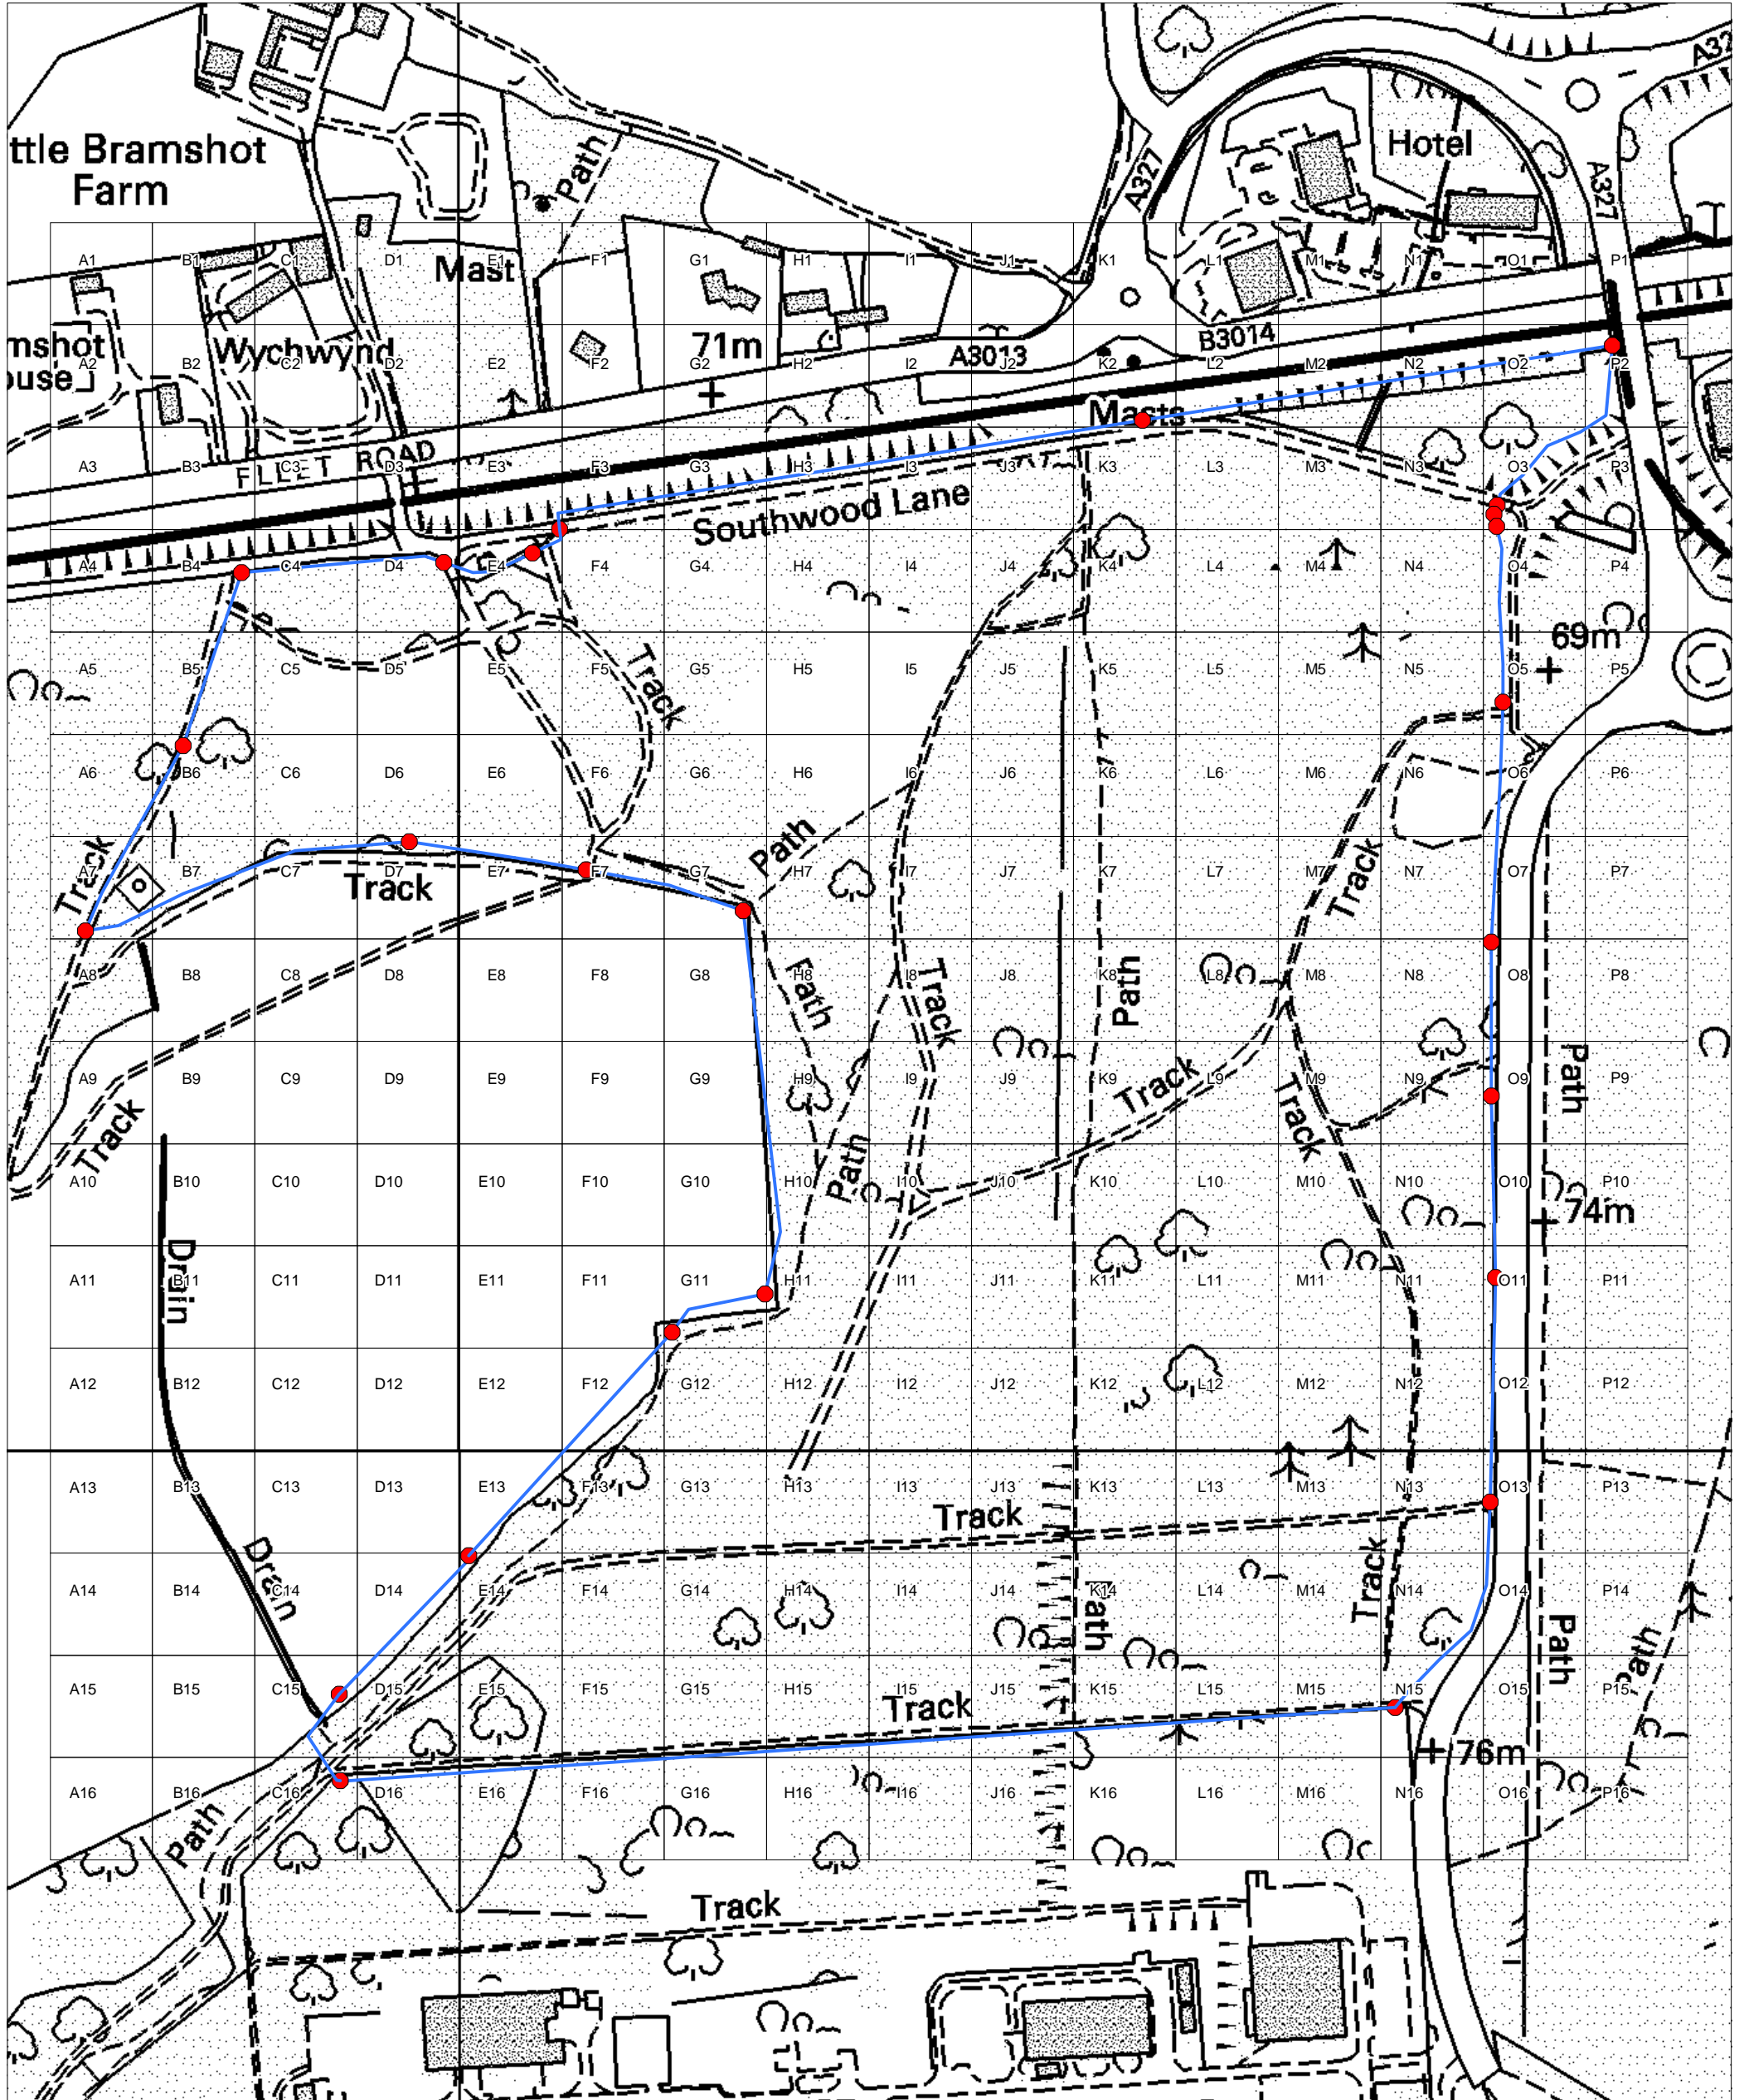

Location within county:

### Bramshot Heath lookout map

Ordnance Survey base map (1:10,000)

Scale 1:3062.5

Hampshire and Isle of Wight Wildlife Trust  
Beechcroft House, Vicarage Lane  
Curdridge, Hampshire  
SO32 2DP

Hampshire & Isle of Wight

Map reproduced by Hampshire and Isle of Wight Wildlife Trust (Ordnance Survey licence no. 100015632) with the permission of Her Majesty's Stationery Office, Crown Copyright 2000.

Unauthorised reproduction infringes Copyright and may lead to prosecution or civil proceedings. Coastal aerial photos courtesy of the Channel Coast Observatory.